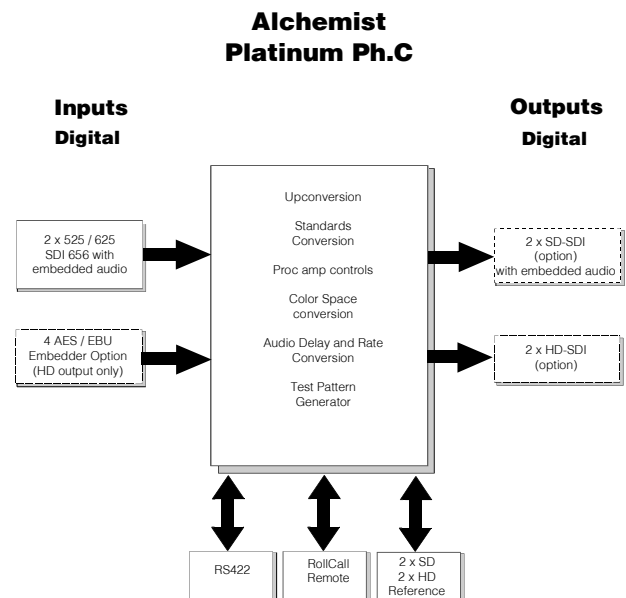

Alchemist Platinum Ph.C provides the most advanced standards conversion between standard definition formats 525/59.94 & 625/50. High definition outputs are provided using a single step motion compensated upconversion process to 1080i, 1035i & 720p high definition standards.

With the DEFTplus option the Alchemist offers optimal conversion of mixed media inputs.

With the "Video to Film" option the Alchemist offers conversion of 50Hz or 60Hz interlaced formats to a progressive frame based output.

## Features

- The ultimate in standards conversion quality
- Motion-compensated conversion using Ph.C vectors – the most advanced motion estimation technique available
- 12-bit 4:4:4, internal processing
- Excellent signal to noise ratio >72dB
- Proprietary 46-point interpolation, delivering maximum vertical and diagonal resolution
- CleanCut™ interpolation, resulting in no smearing across scene changes
- Genlock, 2 x SDI references (Black Burst), 2 x HD references (Black Burst or Tri-Sync)
- Embedded audio, rate converted and delayed
- Advanced self-test diagnostics software
- Full RollCall™ remote control (including RollTrack™ for external audio delays)
- Self diagnostic test routine
- Options:
  - Standard Definition (2 x SDI) outputs
  - High Definition (2 x HD-SDI) outputs
  - DEFTplus
  - P-film
  - "Video to Film"
  - Dual redundant PSU's)