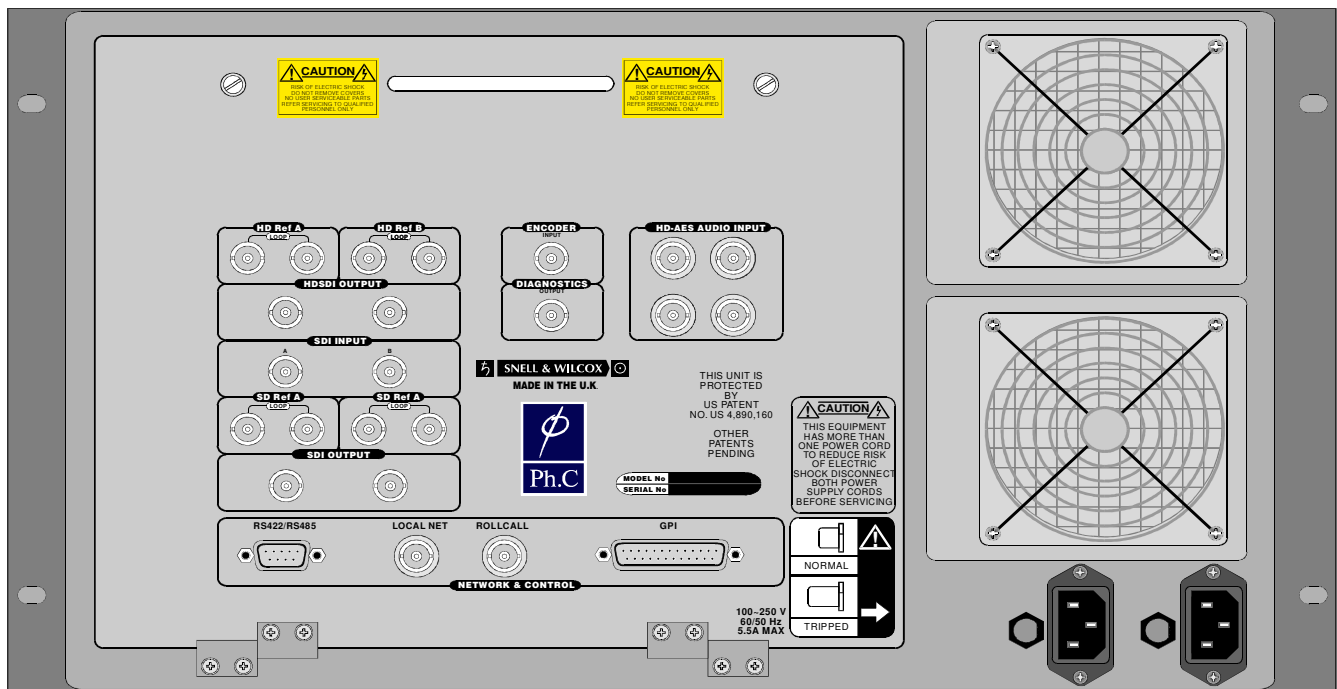

## Motion Compensated Standards Converter with Ph.C

The Alchemist Platinum Ph.C motion-compensated standards converter delivers the precision standards conversion performance only possible from using phase correlation motion estimation technology. Transparent conversion is achieved using a 3-stage 46 point temporal spatial filter. Internal processing is performed at 4:4:4 resolution and at a minimum of 12-bit precision.

## Features

- The ultimate in standards conversion quality
- Motion-compensated conversion using Ph.C vectors – the most advanced motion estimation technique available
- 12-bit 4:4:4, internal processing
- Excellent signal to noise ratio >72dB
- Proprietary 46-point interpolation, delivering maximum vertical and diagonal resolution
- CleanCut™ interpolation, resulting in no smearing across scene changes
- Genlock, 2 x SDI references (Black Burst), 2 x HD references (Black Burst or Tri-Sync)
- Embedded audio, rate converted and delayed
- Advanced self-test diagnostics software
- Full RollCall™ remote control (including RollTrack™ for external audio delays)
- Self diagnostic test routine
- Options:
  - Standard Definition (2 x SDI) outputs
  - High Definition (2 x HD-SDI) outputs
  - DEFTplus
  - P-film
  - "Video to Film"
  - Dual redundant PSU's)